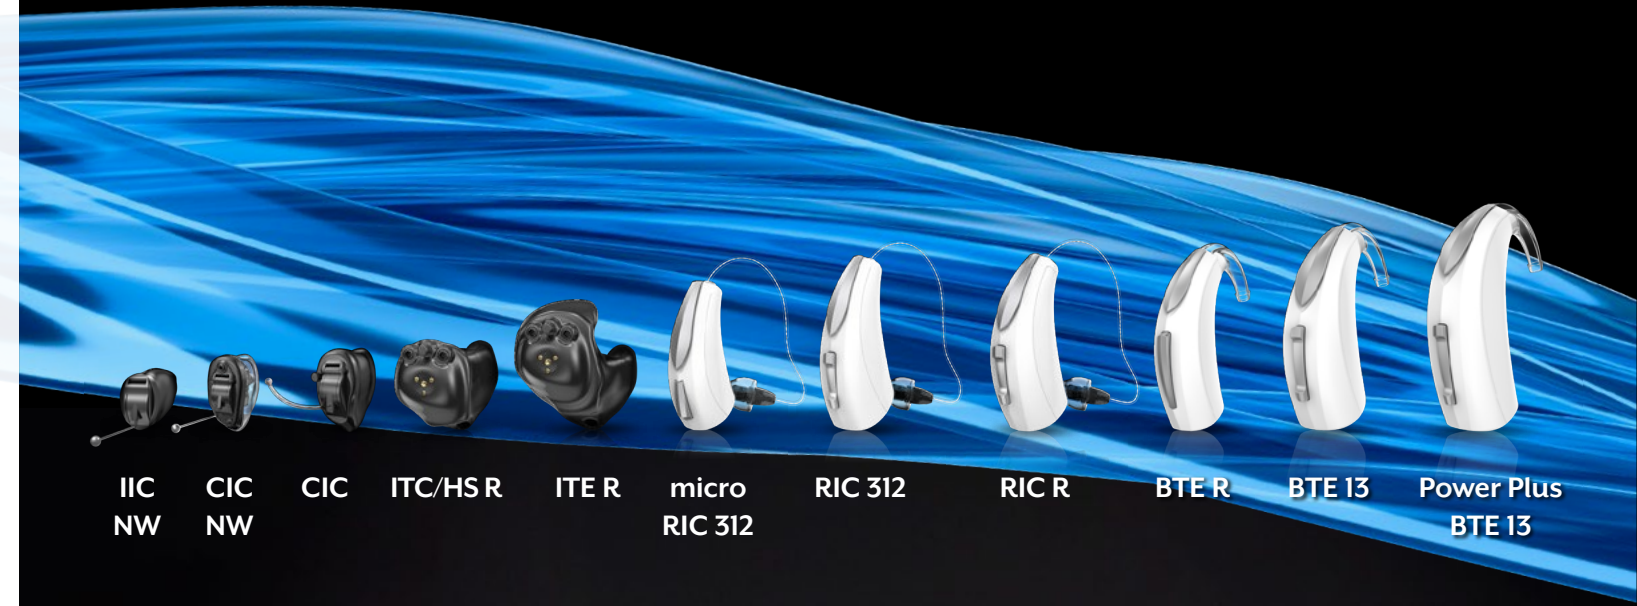

IIC NW, CIC NW, CIC, ITC/HS R, ITE R, micro RIC 312, RIC 312, RIC R, BTE R, BTE 13, Power Plus BTE 13

Clearer sound. Less background noise. Effortless hearing.

Evolv AI introduces our most advanced hearing aids that seamlessly fit into your patients' lives.

- **2-Way Audio** ENHANCED
  Included in every wireless style, 2-Way Audio now allows patients to take and end calls directly from their Evolv AI hearing aids instead of their Apple device.
- **Battery Performance** ENHANCED
  Re-engineered for 17% higher rechargeable battery capacity and up to 50% less current drain in noisy conditions.

Edge Mode ENHANCED
Putting AI into every patient's hands with on-demand features like Edge Mode has proven speech audibility advantages. Now enhanced to offer even clearer sound in cars and other vehicles.

Fall Alert
With significant improvements and expanded datasets, Fall Alert now provides even more accuracy in detection than ever before.

Reminders
Patients get reminder and calendar alerts directly through their hearing aids.

TeleHear ENHANCED
Easier-to-use remote programming offers even more flexibility and fine tuning when virtually making adjustments to patients' hearing aids.

Do more with Thrive
With the industry's first health monitoring feature
The Thrive Hearing Control app delivers powerful features that are designed to help patients monitor activities to live healthier — while Hear Share provides peace of mind for caregivers.